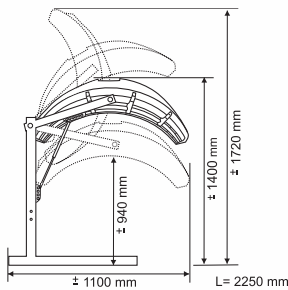

T = double-tilting stand. Combi = tanning tunnel. HPA = high-pressure facial tanner. *SRS = Strip Reflector System (1), **L = lamplengte 1.90 meter, 0 = optioneel, • = standaard, - = n.v.t.

Technical modifications reserved. All equipment is provided with an extensive user manual, two pairs of UV-protection goggles, and a two-year warranty.