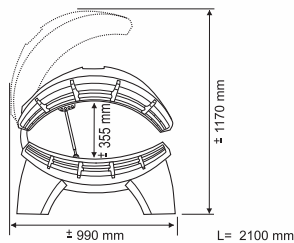

Onyx Combi

Tanning tunnel for an even, all-over tan.